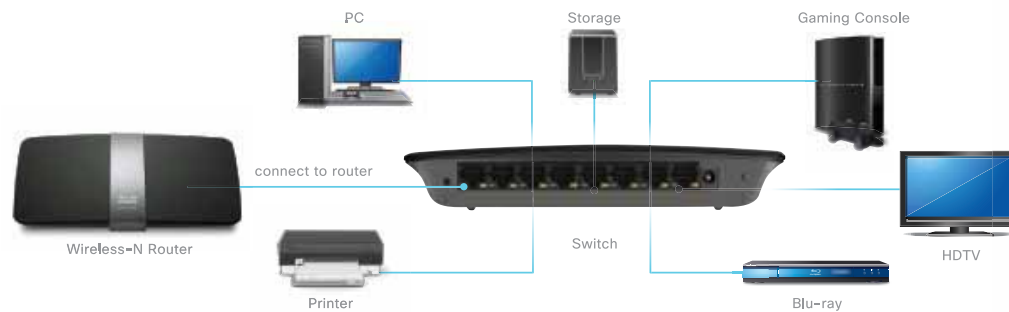

Best

Linksys Switches

Network all of your devices

Instantly add office and entertainment devices to expand your home network.

Linksys switches are easy to use with no configuration required. Simply connect computers, HDTVs, game consoles, media players and more to instantly expand your home network.