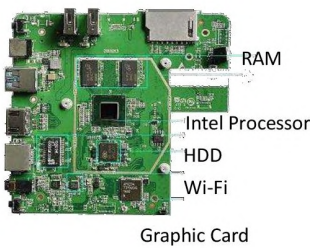

World's Smallest Computer

Single Board Computer (SBC) – For the first time in India. With the next generation technology of SOC (System on Chip) Architecture. Processor, RAM, Graphic Card, HDD, Wi-Fi, Bluetooth, & all ports embedded on single Motherboard.

SBC – Single Board Computer

Fanless – Full size Heat-Sink

Mobile Type Power Adaptor

Replacement of Old Desktop

Fix on any TV or Monitor

Dual Monitor Support

Model	Positioning	Specification
E Series 	<ul style="list-style-type: none"> • Equivalent to i3 Desktop • For basic Office Job word, excel, power-point • Target Clients: SME, Banking & Finance, Corporates, Pharma, Education, Insurance 	<ul style="list-style-type: none"> • RAM: - 2 GB • Storage: - 64GB (C:) + 128GB to 512GB (D:) • Size: 135 x 83 x 40 mm
F Series 	<ul style="list-style-type: none"> • Equivalent to i5 Desktop • For Adobe, Skype, Photoshop, Corel Draw • Target Clients: IT & T, BPO & KPO, Logistics, Travel & Tourism, Automobile 	<ul style="list-style-type: none"> • RAM: - 4 GB to 16GB • Storage: - 64GB (C:) + 128GB to 512GB (D:) • Size: 128 x 117 x 33 mm
FH Series 	<ul style="list-style-type: none"> • Equivalent to i5 Desktop (16 GB RAM) • For AutoCAD, Adobe, Photoshop, Corel Draw • Target Clients: Media & Entertainment, Architect, Software Development, Real Estate 	<ul style="list-style-type: none"> • RAM: - 4 GB / 8GB / 16GB • Storage: - 64GB (C:) + 128GB to 4 TB (D:) • Size: 132 x 188 x 56.4 mm
S Series 	<ul style="list-style-type: none"> • Equivalent to i5 Desktop • For Adobe, Skype, Photoshop • Target Clients: Larger Corporates, Premium Usage, Hotels & Hospitality, Logistics 	<ul style="list-style-type: none"> • RAM: - 4 GB • Storage: - 32GB (C:) + 128GB to 512GB (D:) • Size: 70 x 70 x 32 mm